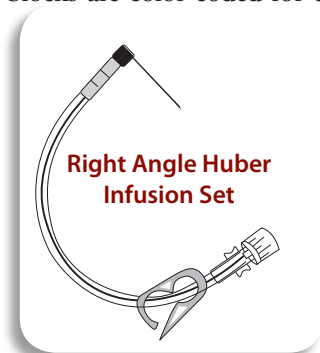

INFUSION SET *specifications*

Right Angle, ClearView Right Angle Sets

RA Series

Right Angle Block Huber Sets

Right Angle Huber Infusion Sets feature the deflected/offset 'B' bevel point needle and a grip block bonded to a Tygon extension with a female luer lock and clamp. Grip blocks are color coded for easy needle gauge identification.

Right angle sets ship sterile (EtO) in boxes of 12. The RA series is available in a variety of gauges and needle and extension lengths. These sets are available with injection sites, microclave connectors, or caps.

CVRA Series

Right Angle Huber Disk Sets

ClearView Right Angle Infusion Sets feature the deflected/offset 'B' bevel point needle attached to a clear flexible disk with a female luer lock and clamp. The advantage of the disk is that it lies very flat against the skin improving needle stability. ClearView sets ship sterile (EtO) in boxes of 12. The CVRA series is available in a variety of gauges and needle and extension lengths. Sets are available with injection sites, microclave connectors, or caps.